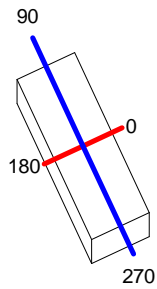

Luminaire		Measur.		Lamp	
Code	5618	Code	5718	Code	
Name	MIDI 18W	Name	COMPATTA GUARD 70W	Number	0
Line	Midi	Date	29-12-1994	Position	
Efficiency	61.47%	Coordinate system	C-G	Total Flux	5000.00 lm
Maximum value	265.00 cd/klm	Position	C=0.00 G=0.00	Double Symmetrical	

323mm x 116mm

C Halfplanes

180.0 ———— 0.0
270.0 ———— 90.0