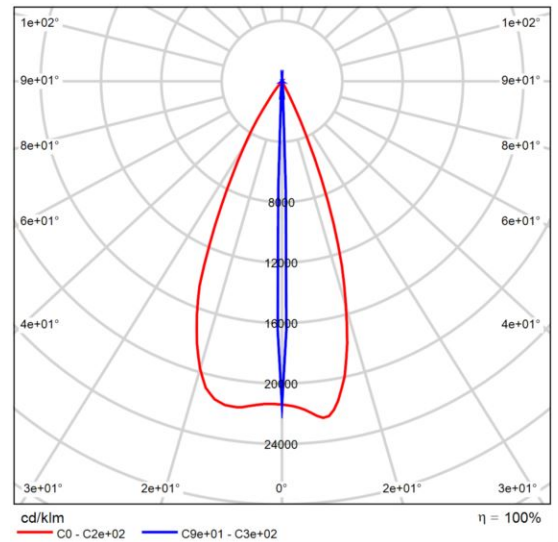

K3 WRITER LED LENS FOR 1 BLADE 1091

Product data sheet

GOCCIA ILLUMINAZIONE K3 WRITER LARGO

P	8.0 W
Φ_{Lamp}	73 lm
$\Phi_{Luminaire}$	73 lm
η	100.00 %
Luminous efficacy	9.1 lm/W

Polar LDC

Site 1

Surface result 4x4 m

Properties	\bar{E}	E_{min}	E_{max}	g_1	g_2	Index
Surface result 4x4 m Perpendicular illuminance (adaptive) Height: 2.000 m	2.07 lx	0.001 lx	2046 lx	0.000	0.000	S1

Utilisation profile: DIALux presetting, Standard (outdoor transportation area)