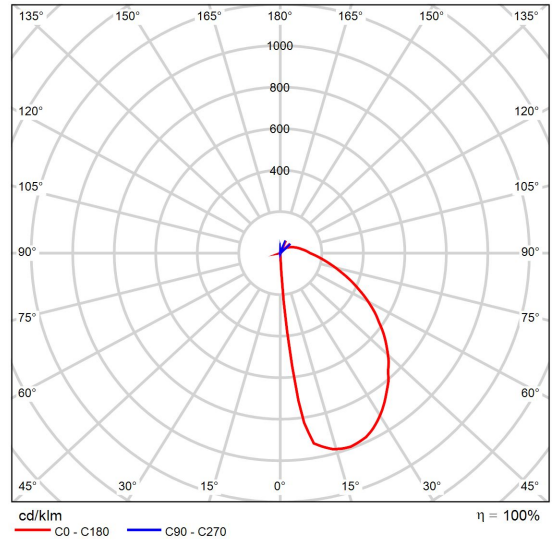

STANDING 5526

Product data sheet

GOCCIA - STANDING

Article No.	5526
P	8.0 W
Φ_{Lamp}	423 lm
$\Phi_{Luminaire}$	423 lm
η	100.00 %
Luminous efficacy	52.9 lm/W

Polar LDC

Site 1 (Light scene 1)
Surface 5x5 m

Properties	\bar{E}	E_{min}	E_{max}	g_1	g_2	Index
Surface 5x5 m Perpendicular illuminance (adaptive) Height: 0.000 m	11.3 lx	0.001 lx	1246 lx	0.000	0.000	RS1