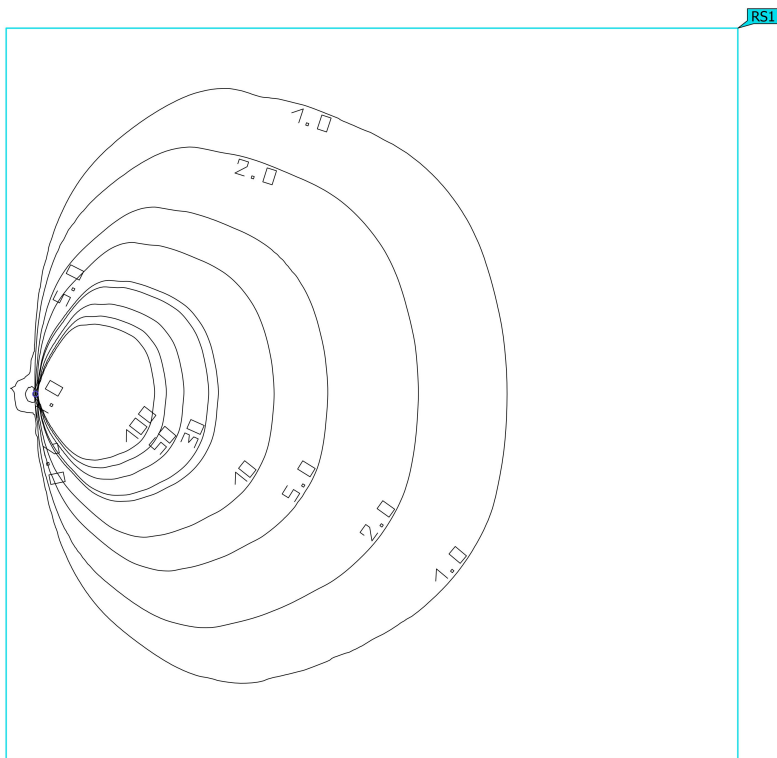

STANDING 5526

Product data sheet

GOCCIA - STANDING

Article No.	5526
P	8.0 W
Φ_{Lamp}	423 lm
$\Phi_{Luminaire}$	423 lm
η	100.00 %
Luminous efficacy	52.9 lm/W

Polar LDC

Site 1 (Light scene 1)
Surface 5x5 m

Properties	\bar{E}	E_{min}	E_{max}	g_1	g_2	Index
Surface 5x5 m Perpendicular illuminance (adaptive) Height: 0.000 m	11.3 lx	0.001 lx	1246 lx	0.000	0.000	RS1

Utilisation profile: DIALux presetting, Standard (outdoor transportation area)